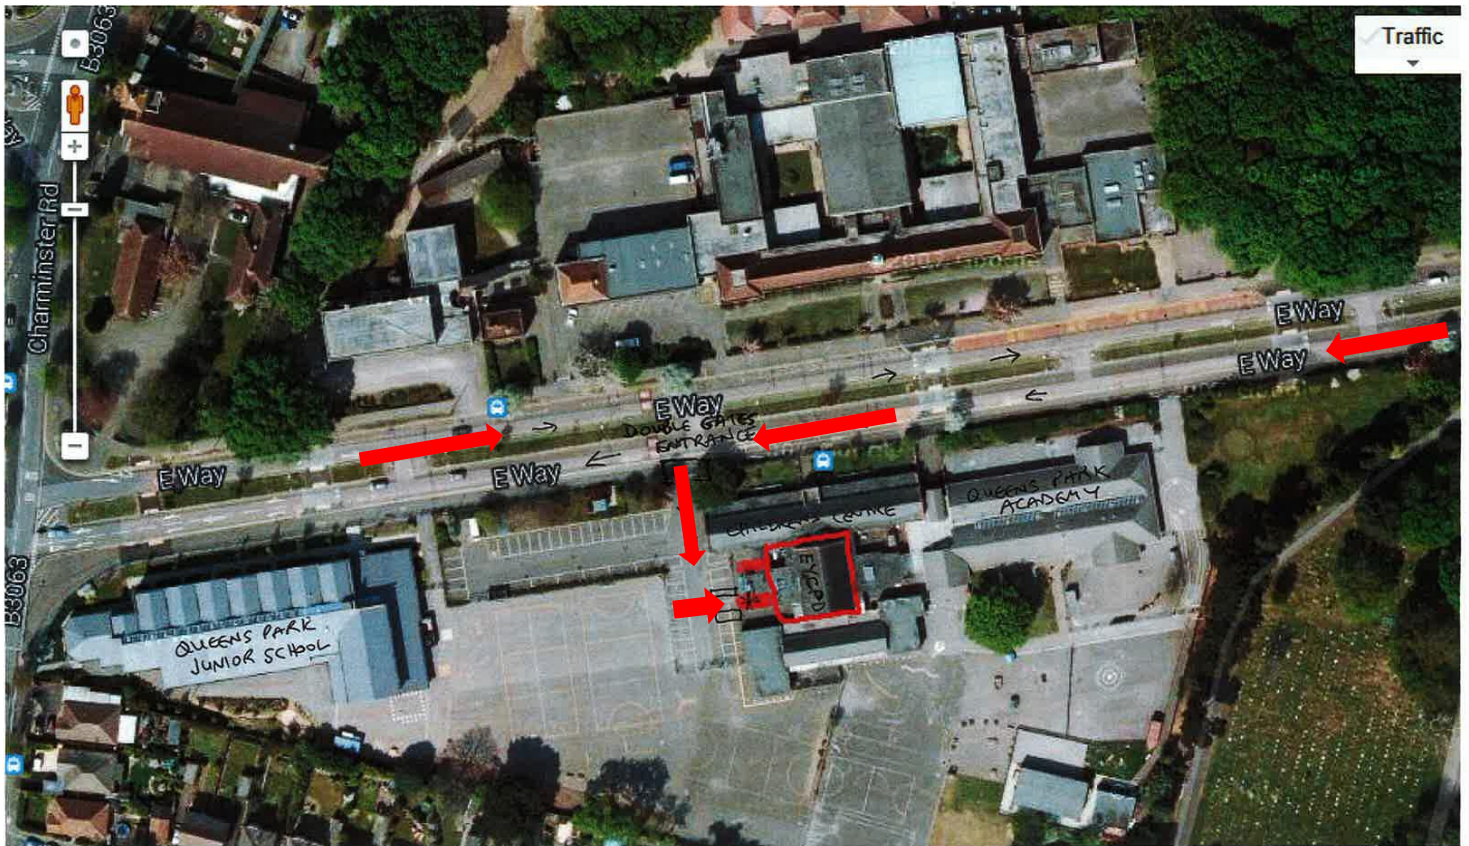

Early Years Centre for Professional Development (EYCPD) East Way, Bournemouth, BH8 9PU

(Rear of Queens Park Children's Centre. Entrance in-between Queens Park Junior Academy and Childrens Centre)

NO PARKING in school car park during term time, Mon – Fri, 8.00a.m. – 3.30.p.m. Please use surrounding road parking.

View of Entry gates from Road. Please remember **NO PARKING** in school car park during term time, Mon – Fri, 8.00a.m. – 3.30.p.m. Please use surrounding road parking.

View of front doors to training centre from school car park